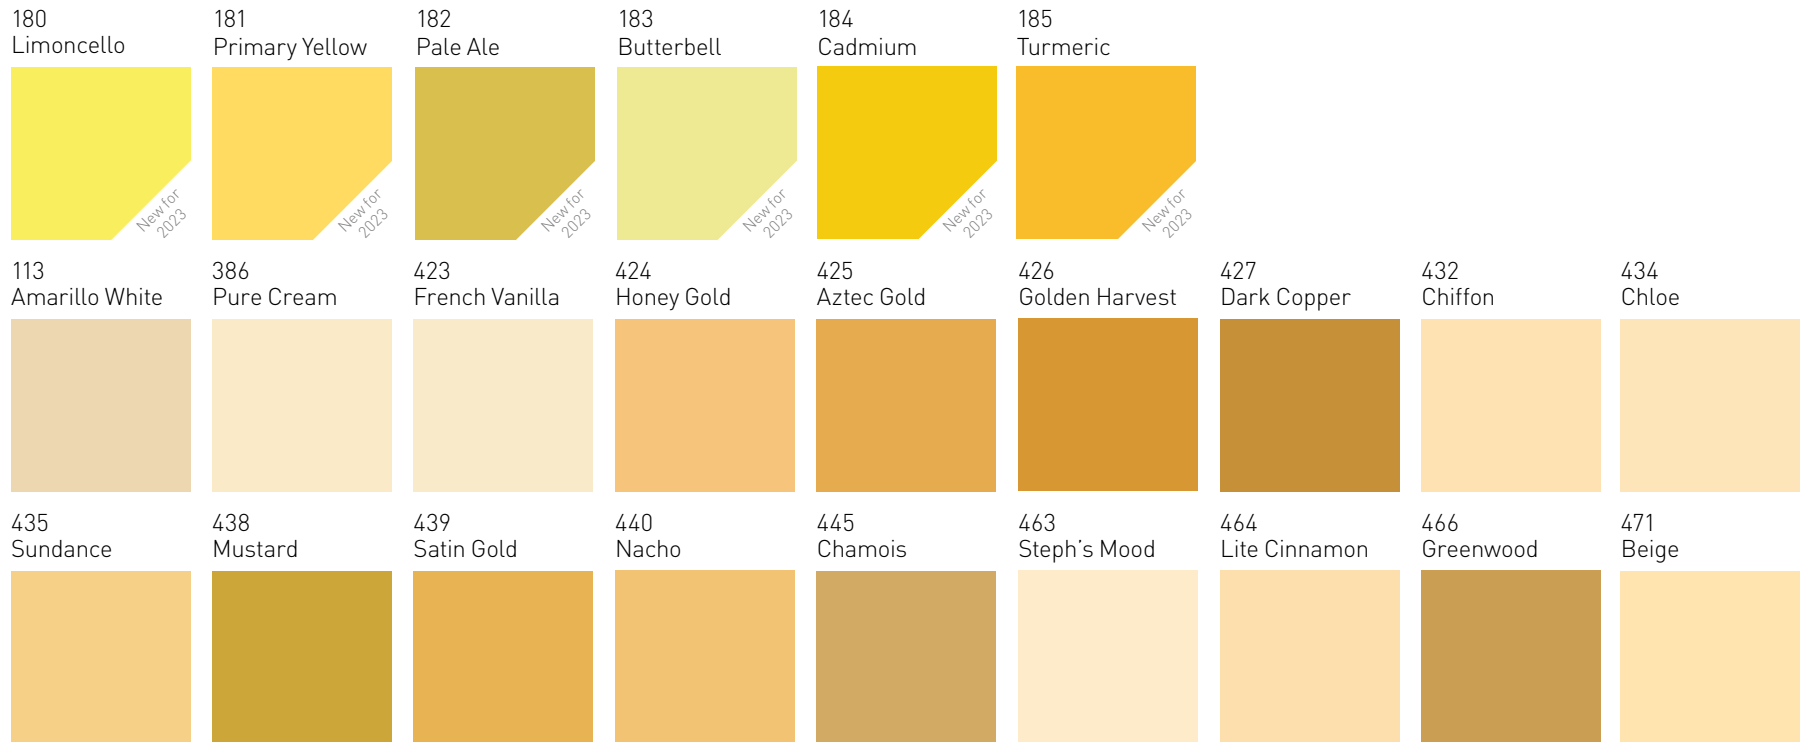

442
Cotton

455
Pearl

456
Oyster Shell

472
Captain

473
Sand

522
Lite Gray

523
Gray Mist

542
Hanna's Blue

552
Blue Foam

582
Diamond Blue

612
Moonlight

628
White Haze

629
Oyster

Yellows

Pinks & Reds

190 Strawberry  New for 2023	191 Sangria  New for 2023	192 Ahi  New for 2023	193 Candied Orange  New for 2023	194 Peony  New for 2023	195 Bubblegum  New for 2023				
115 Beach 	301 Serenity 	311 Creamy Pink 	312 Dusty Pink 	313 Raspberry Ice 	314 Misty Mauve 	316 Rusty 	317 Pinecone 	318 Brown Flair 	
319 Indian Corn 	321 After Glow 	320 Pink Pearls 	323 Crown Jewel 	324 Cranberry Cream 	326 Dried Rose 	328 Spiced Beet 	330 Coral Buff 	340 Malibu 	
342 Serenade 	344 Briane 	347 Winter Brown 	350 Tropic Way 	353 Madison Way 	356 Red Clay 	358 Mission Brown 	363 Allspice 	369 Basket Weave 	

109
Eggshell Cream

110
Van Dyke

111
Prairie Clay

112
Sandalwood Beige

116
Victorian Lace

117
Colonial Tan

139
Adobe Accent

142
Spectrum Brown

Browns & Tans

383 Honey Twist	384 Caramel	385 Sandpiper	387 Pancake	389 Southern Tan	391 Burnt Oak	392 Coconut Shell	393 Chocolate Fizz	394 Earthware
395 Fawn	398 Powder Tan	399 Coffee Milk	400 French Toast	401 Pretzel	402 Brown Derby	428 Russet	429 Teakwood	431 Honey Beige
443 Canvas	448 Bavarian Wood	449 Buckskin	450 Clover	451 Calahan	457 Whole Wheat	458 Parfait	459 Camel	461 Toast
462 Almond	468 Prairie	470 Celery Seed	481 Clay					